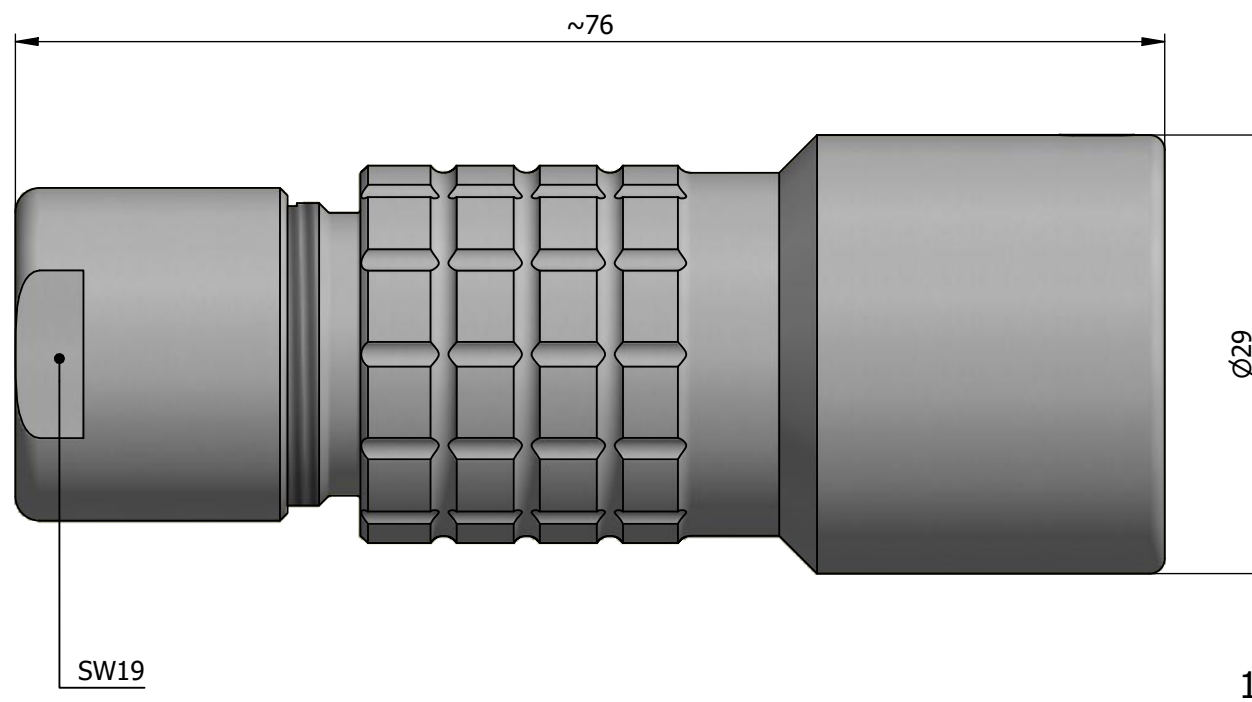

All dimensions are in millimeters (mm)

Alignment Key
Front View

Insert Configuration
Rear View

Note:

1) This picture is generic and for illustrative purposes only, and may show different keying, materials, colour, finish, and contact configuration. Minor shape or feature variations to actual item may be present.

All additional information are documented on the datasheet (See below link or QR Code)
www.lemo.com/pdf/PHG.4K.304.CLLC65.pdf

Model	Alignment Key	Series	Insert Config.	Housing	Insulator	Contact	Collet Type	Cable Ø	Variant
PHG	.4K	.304	.CLLC65						