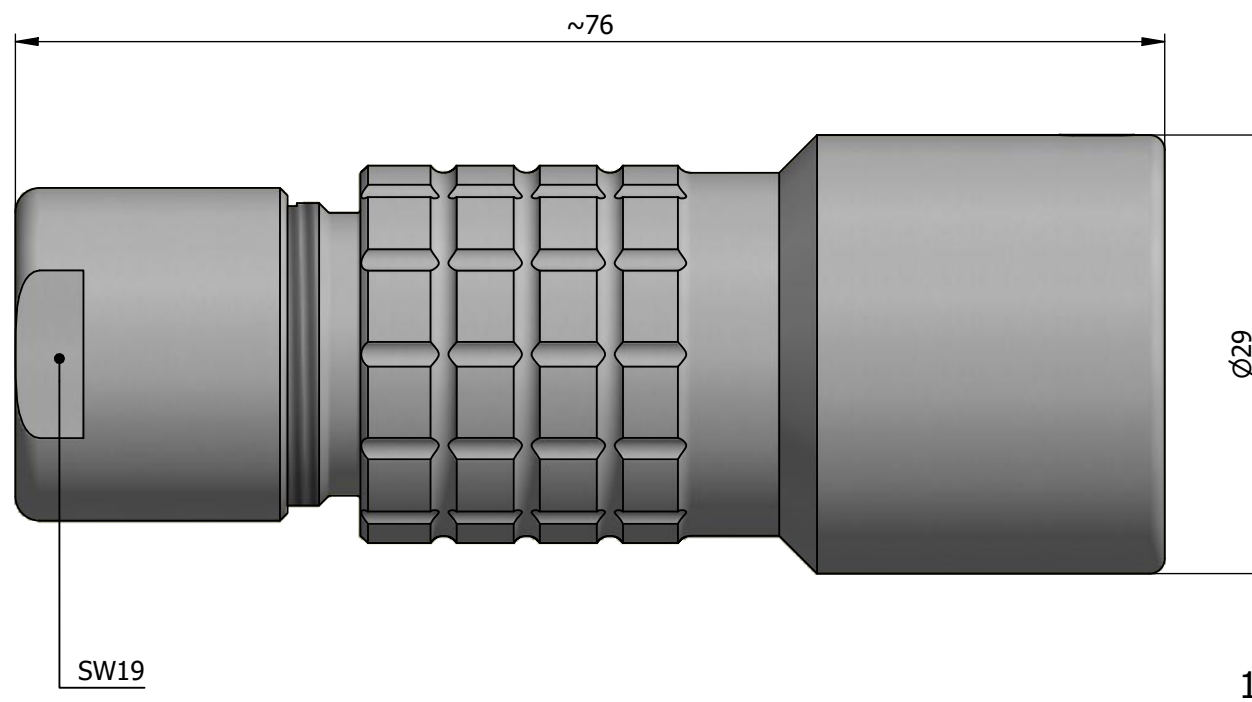

All dimensions are in millimeters (mm)

Alignment Key
Front View

Insert Configuration
Rear View

Note:

1) This picture is generic and for illustrative purposes only, and may show different keying, materials, colour, finish, and contact configuration. Minor shape or feature variations to actual item may be present.

All additional information are documented on the datasheet (See below link or QR Code)
www.lemo.com/pdf/PHG.4K.306.CLLC90.pdf

Model	Alignment Key	Series	Insert Config.	Housing	Insulator	Contact	Collet Type	Cable Ø	Variant
PHG	.4K	.306	.CLLC90						