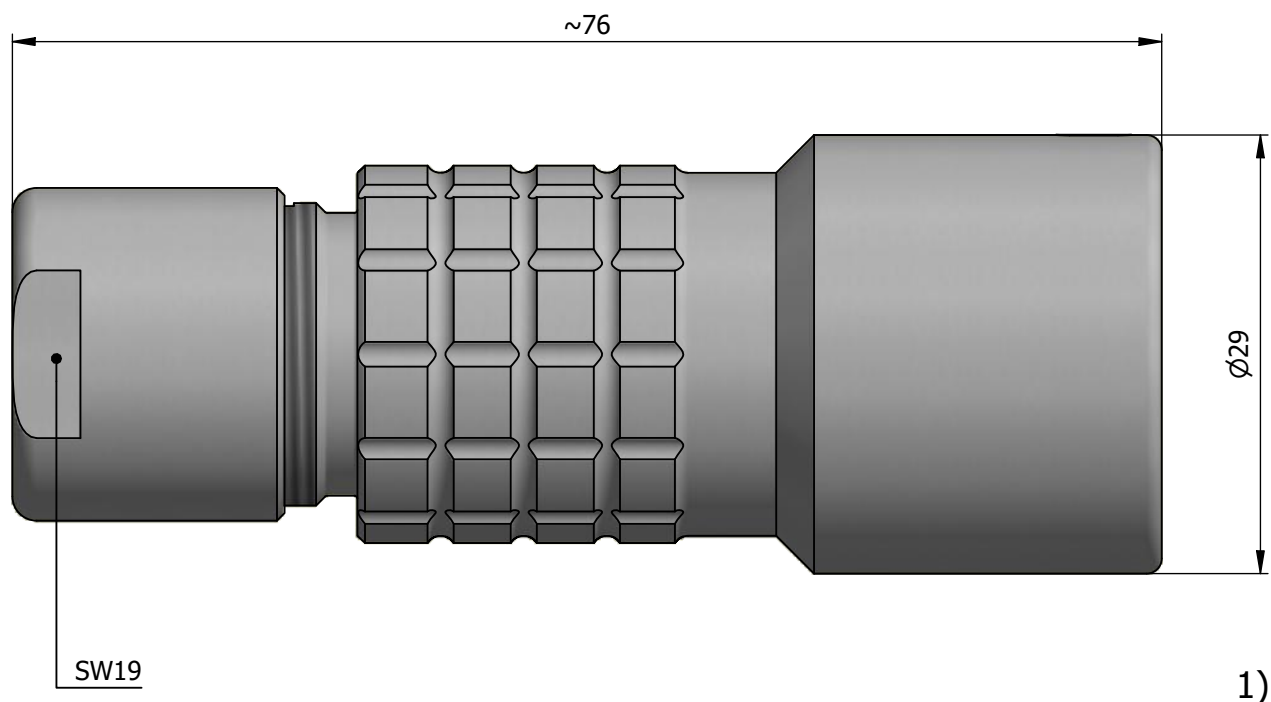

All dimensions are in millimeters (mm)

Alignment Key
Front View

Insert Configuration
Rear View

Note:

1) This picture is generic and for illustrative purposes only, and may show different keying, materials, colour, finish, and contact configuration. Minor shape or feature variations to actual item may be present.

All additional information are documented on the datasheet (See below link or QR Code)
www.lemo.com/pdf/PHG.4K.310.CLLC15.pdf

| | | | | | | | | | |
|-------|---------------|--------|----------------|---------|-----------|---------|-------------|---------|---------|
| Model | Alignment Key | Series | Insert Config. | Housing | Insulator | Contact | Collet Type | Cable Ø | Variant |
| PHG | .4K | .310 | .CLLC | 15 | | | | | |