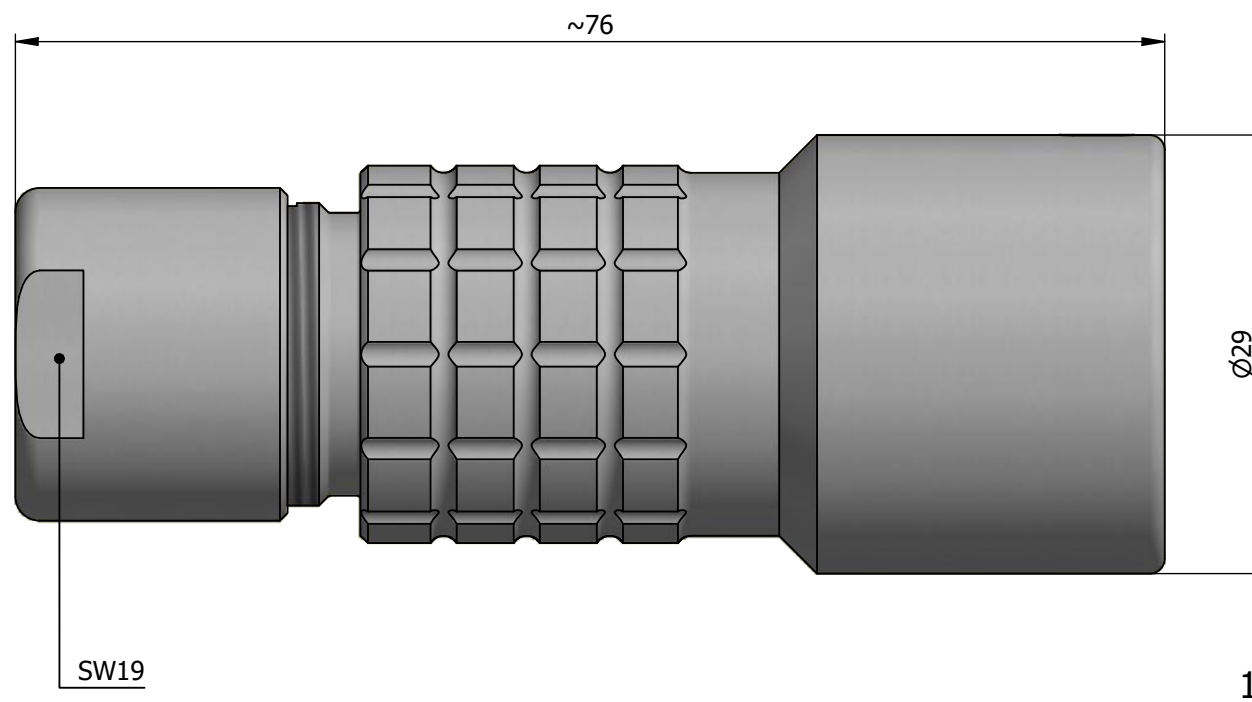

All dimensions are in millimeters (mm)

Alignment Key
Front View

Insert Configuration
Rear View

Note:

1) This picture is generic and for illustrative purposes only, and may show different keying, materials, colour, finish, and contact configuration. Minor shape or feature variations to actual item may be present.

All additional information are documented on the datasheet (See below link or QR Code)
www.lemo.com/pdf/PHG.4K.310.CLLC90.pdf

Model	Alignment Key	Series	Insert Config.	Housing	Insulator	Contact	Collet Type	Cable Ø	Variant
PHG	.4K	.310	.CLLC90						