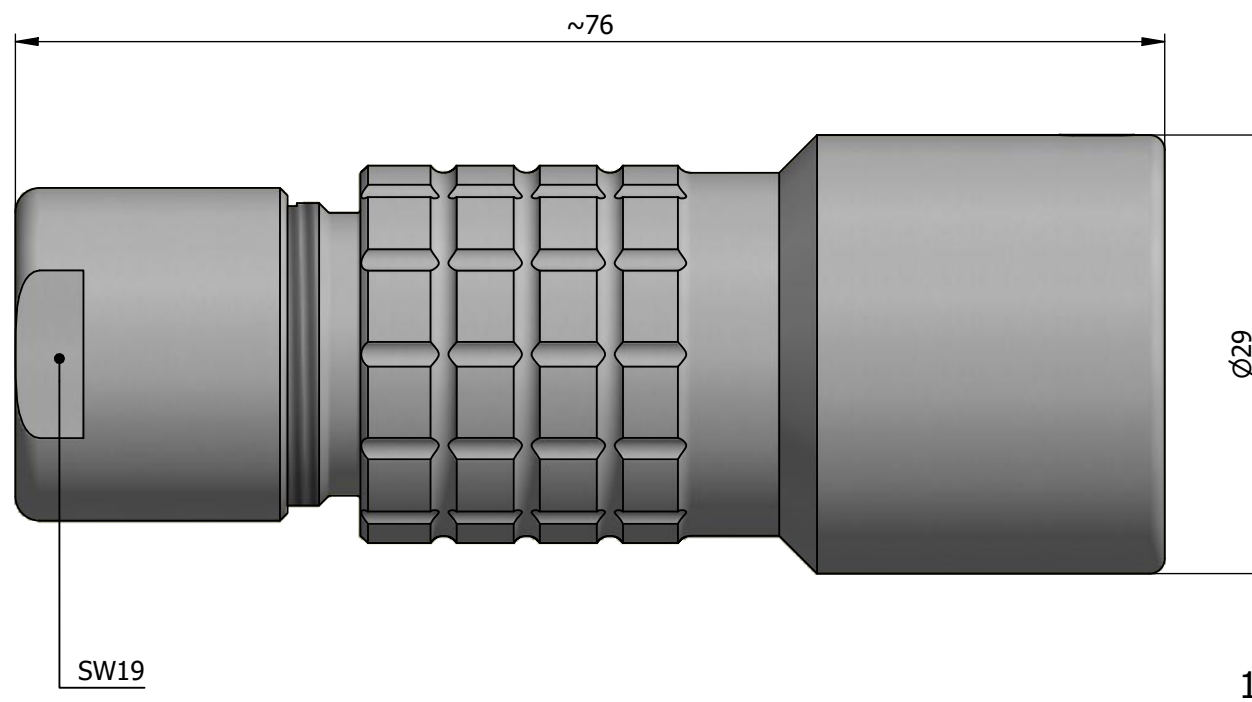

All dimensions are in millimeters (mm)

Alignment Key
Front View

Insert Configuration
Rear View

1)

Note:

1) This picture is generic and for illustrative purposes only, and may show different keying, materials, colour, finish, and contact configuration. Minor shape or feature variations to actual item may be present.

All additional information are documented on the datasheet (See below link or QR Code)
www.lemo.com/pdf/PHG.4K.310.CYPC12.pdf

Model	Alignment Key	Series	Insert Config.	Housing	Insulator	Contact	Collet Type	Cable Ø	Variant
PHG	.4K	.310	.CYPC12						