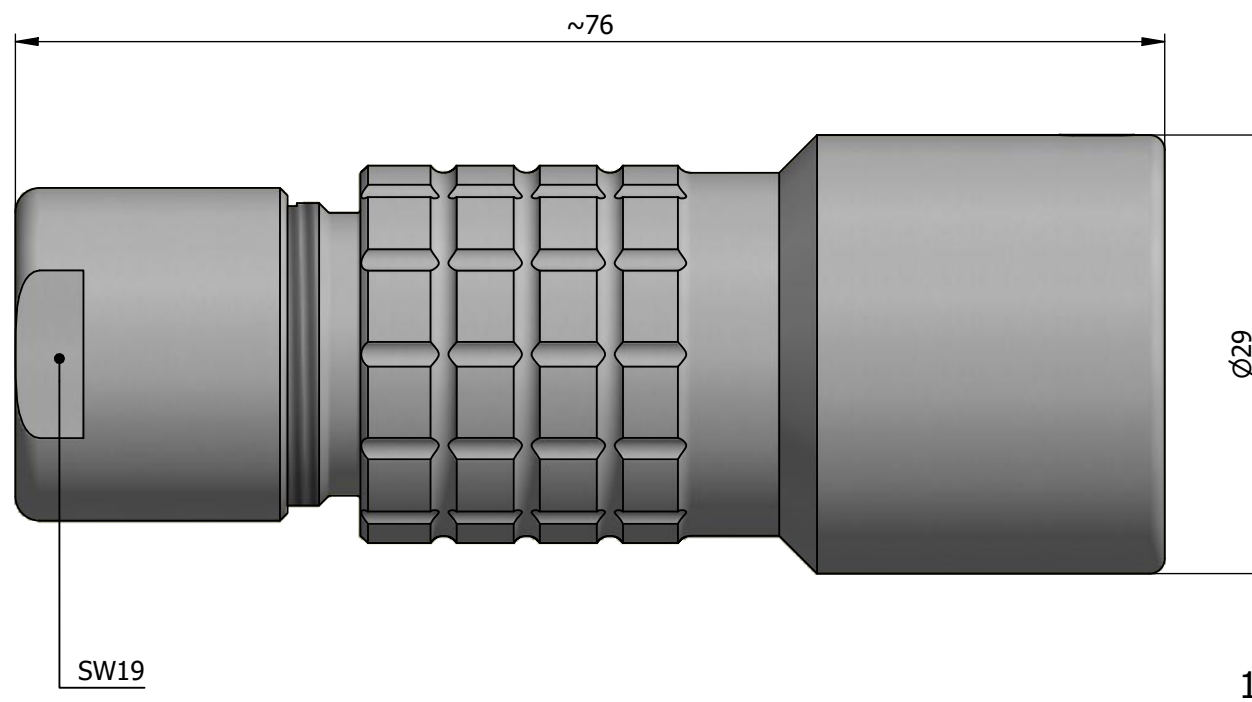

All dimensions are in millimeters (mm)

Alignment Key
Front View

Insert Configuration
Rear View

Note:

1) This picture is generic and for illustrative purposes only, and may show different keying, materials, colour, finish, and contact configuration. Minor shape or feature variations to actual item may be present.

All additional information are documented on the datasheet (See below link or QR Code)
www.lemo.com/pdf/PHG.4K.310.CYPC60.pdf

Model	Alignment Key	Series	Insert Config.	Housing	Insulator	Contact	Collet Type	Cable Ø	Variant
PHG	.4K	.310	.CYPC60						