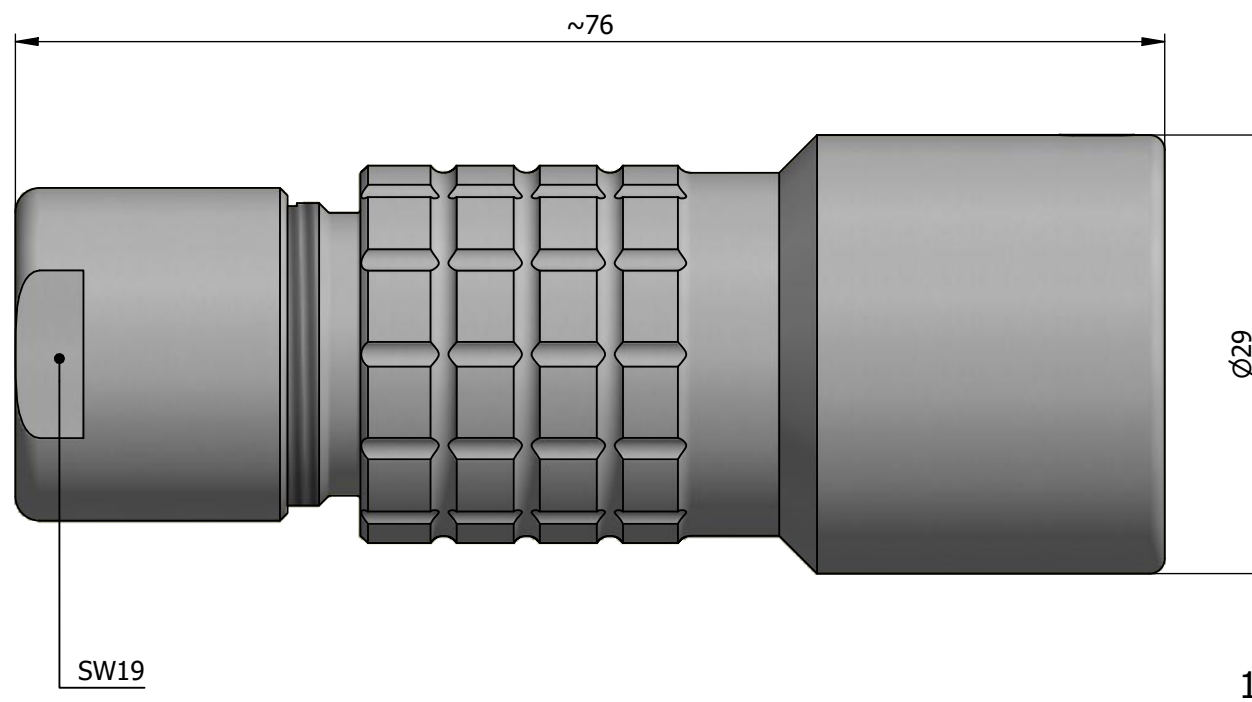

All dimensions are in millimeters (mm)

Alignment Key
Front View

Insert Configuration
Rear View

1)

Note:

1) This picture is generic and for illustrative purposes only, and may show different keying, materials, colour, finish, and contact configuration. Minor shape or feature variations to actual item may be present.

All additional information are documented on the datasheet (See below link or QR Code)
www.lemo.com/pdf/PHG.4K.312.CLLC15.pdf

Model	Alignment Key	Series	Insert Config.	Housing	Insulator	Contact	Collet Type	Cable Ø	Variant
PHG	.4K	.312	.CLLC	15					