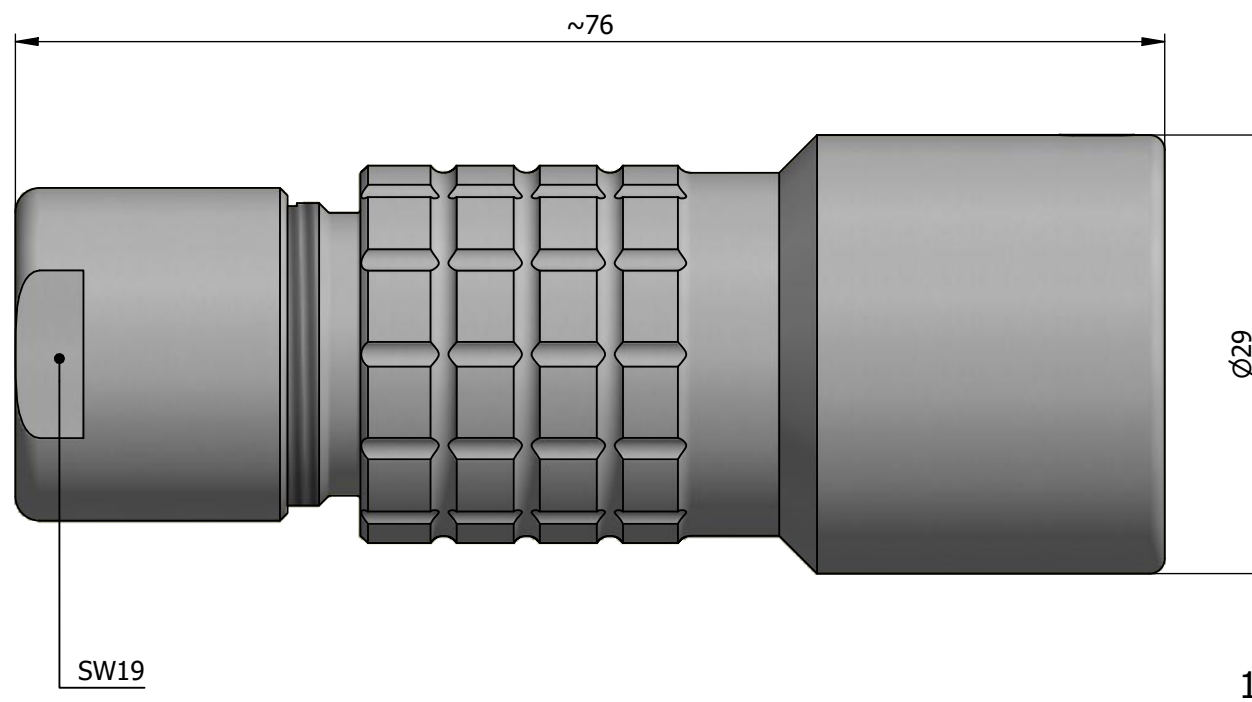

All dimensions are in millimeters (mm)

Alignment Key
Front View

Insert Configuration
Rear View

Note:

1) This picture is generic and for illustrative purposes only, and may show different keying, materials, colour, finish, and contact configuration. Minor shape or feature variations to actual item may be present.

All additional information are documented on the datasheet (See below link or QR Code)
www.lemo.com/pdf/PHG.4K.340.CLLC15.pdf

Model	Alignment Key	Series	Insert Config.	Housing	Insulator	Contact	Collet Type	Cable Ø	Variant
PHG	.4K	.340	.CLLC15						