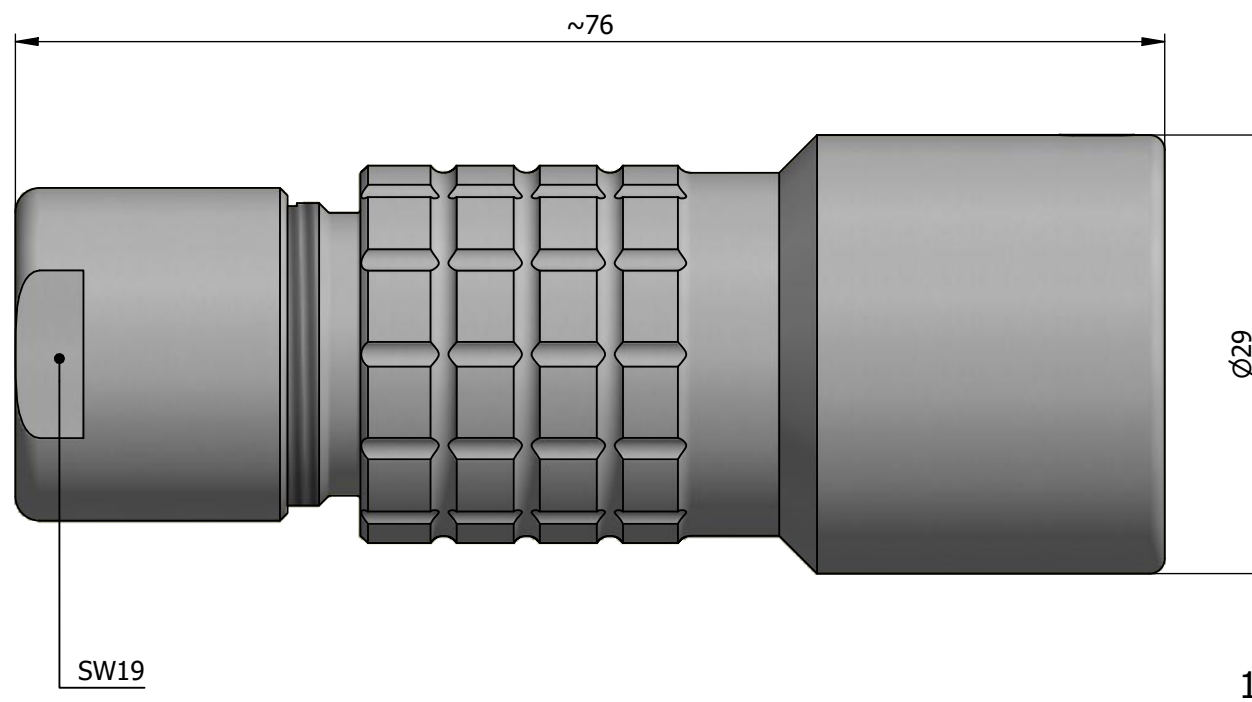

All dimensions are in millimeters (mm)

Alignment Key  
Front View

Insert Configuration  
Rear View

1)

**Note:**

1) This picture is generic and for illustrative purposes only, and may show different keying, materials, colour, finish, and contact configuration. Minor shape or feature variations to actual item may be present.

All additional information are documented on the datasheet (See below link or QR Code)  
[www.lemo.com/pdf/PHG.4K.340.CLLC70.pdf](http://www.lemo.com/pdf/PHG.4K.340.CLLC70.pdf)

Model	Alignment Key	Series	Insert Config.	Housing	Insulator	Contact	Collet Type	Cable Ø	Variant
PHG	.4K	.340	.CLLC70						