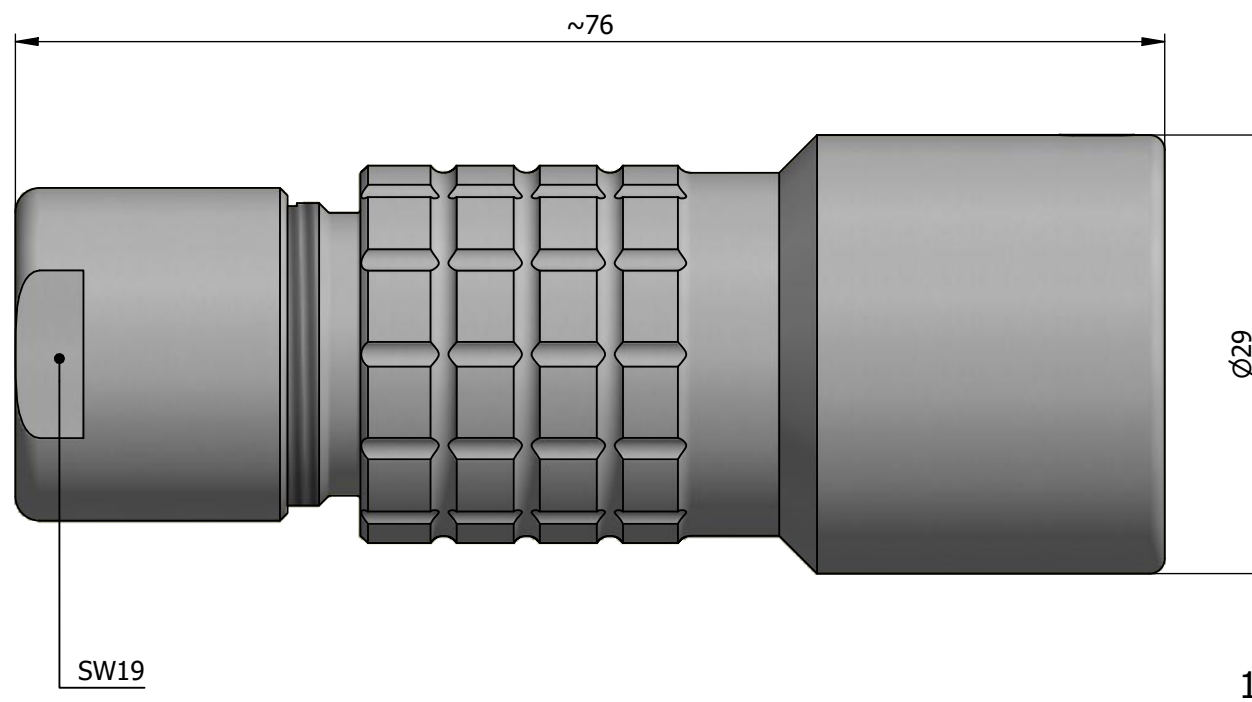

All dimensions are in millimeters (mm)

Alignment Key
Front View

Insert Configuration
Rear View

Note:

1) This picture is generic and for illustrative purposes only, and may show different keying, materials, colour, finish, and contact configuration. Minor shape or feature variations to actual item may be present.

All additional information are documented on the datasheet (See below link or QR Code)
www.lemo.com/pdf/PHG.4K.340.CLLC95.pdf

Model	Alignment Key	Series	Insert Config.	Housing	Insulator	Contact	Collet Type	Cable Ø	Variant
PHG	.4K	.340	.CLLC95						