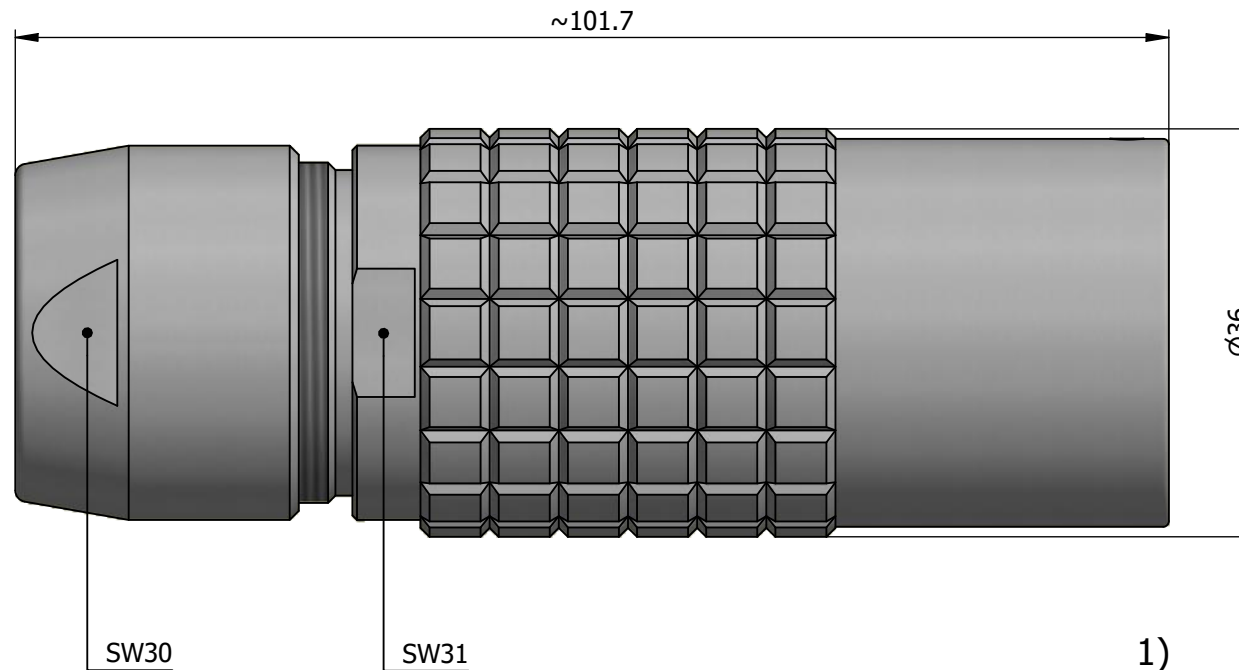

All dimensions are in millimeters (mm)

Alignment Key
Front View

Insert Configuration
Rear View

Note:

1) This picture is generic and for illustrative purposes only, and may show different keying, materials, colour, finish, and contact configuration. Minor shape or feature variations to actual item may be present.

All additional information are documented on the datasheet (See below link or QR Code)
www.lemo.com/pdf/PHG.5B.320.CLLD19.pdf

Model	Alignment Key	Series	Insert Config.	Housing	Insulator	Contact	Collet Type	Cable Ø	Variant
PHG		5B	320						CLLD19