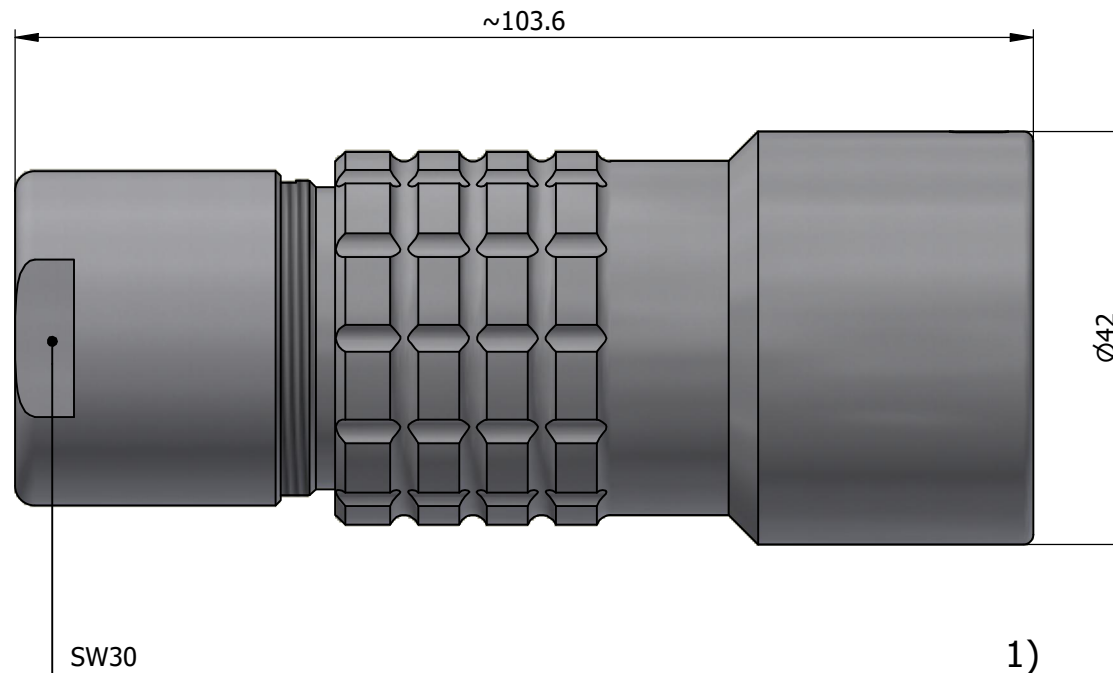

All dimensions are in millimeters (mm)

Alignment Key  
Front View

Insert Configuration  
Rear View

**Note:**

1) This picture is generic and for illustrative purposes only, and may show different keying, materials, colour, finish, and contact configuration. Minor shape or feature variations to actual item may be present.

All additional information are documented on the datasheet (See below link or QR Code)  
[www.lemo.com/pdf/PHG.5K.310.CLLC12.pdf](http://www.lemo.com/pdf/PHG.5K.310.CLLC12.pdf)

Model	Alignment Key	Series	Insert Config.	Housing	Insulator	Contact	Collet Type	Cable Ø	Variant
PHG		5K	310						
CLLC12									