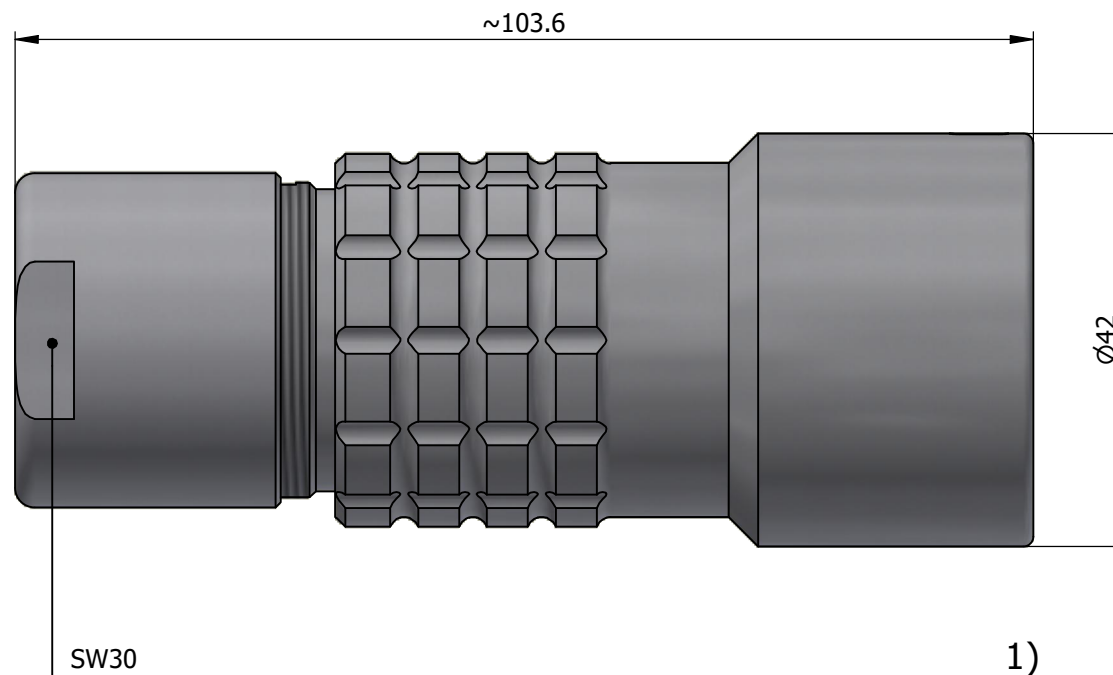

All dimensions are in millimeters (mm)

Alignment Key  
Front View

Insert Configuration  
Rear View

**Note:**

1) This picture is generic and for illustrative purposes only, and may show different keying, materials, colour, finish, and contact configuration. Minor shape or feature variations to actual item may be present.

All additional information are documented on the datasheet (See below link or QR Code)  
[www.lemo.com/pdf/PHG.5K.310.CLLC17.pdf](http://www.lemo.com/pdf/PHG.5K.310.CLLC17.pdf)

Model	Alignment Key	Series	Insert Config.	Housing	Insulator	Contact	Collet Type	Cable Ø	Variant
PHG		5K	310						
CLLC17									