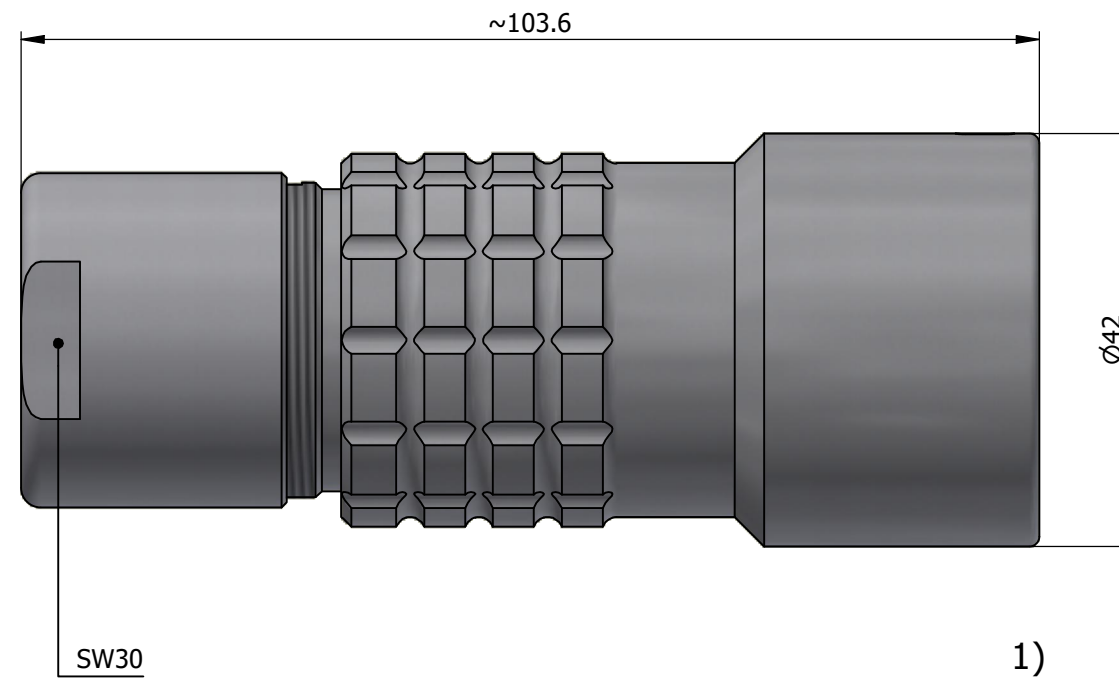

All dimensions are in millimeters (mm)

Alignment Key
Front View

Insert Configuration
Rear View

Note:

1) This picture is generic and for illustrative purposes only, and may show different keying, materials, colour, finish, and contact configuration. Minor shape or feature variations to actual item may be present.

All additional information are documented on the datasheet (See below link or QR Code)
www.lemo.com/pdf/PHG.5K.314.CLLC20.pdf

Model	Alignment Key	Series	Insert Config.	Housing	Insulator	Contact	Collet Type	Cable Ø	Variant
PHG		5K							
.314.CLLC20									