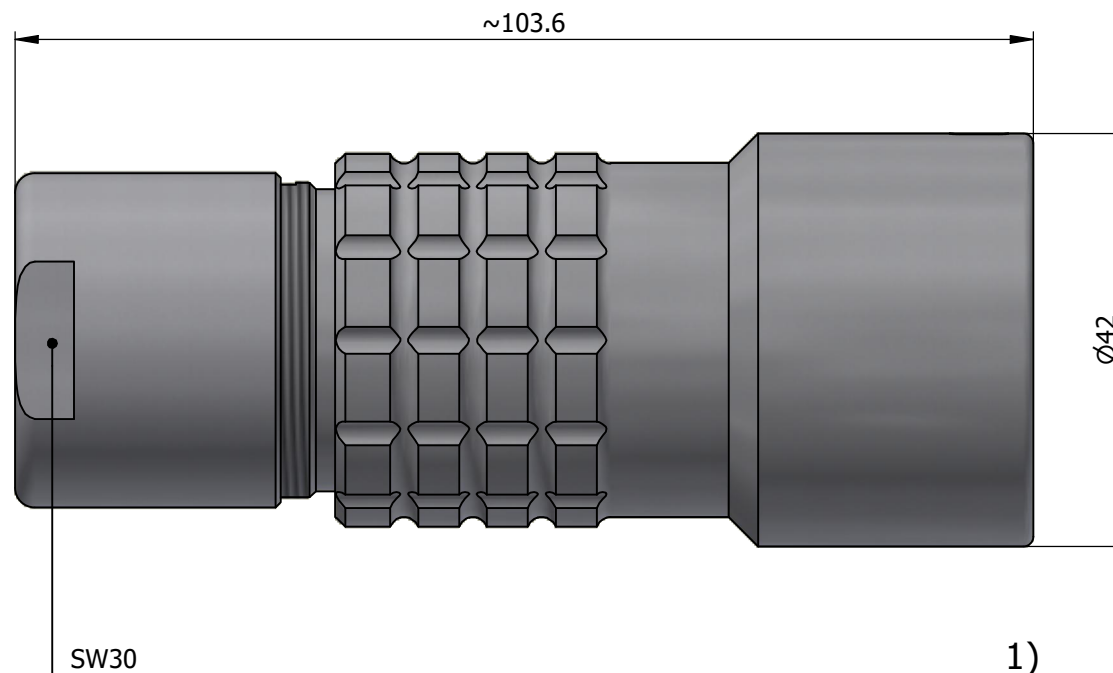

All dimensions are in millimeters (mm)

Alignment Key
Front View

Insert Configuration
Rear View

Note:

1) This picture is generic and for illustrative purposes only, and may show different keying, materials, colour, finish, and contact configuration. Minor shape or feature variations to actual item may be present.

All additional information are documented on the datasheet (See below link or QR Code)
www.lemo.com/pdf/PHG.5K.314.CLCC21.pdf

Model	Alignment Key	Series	Insert Config.	Housing	Insulator	Contact	Collet Type	Cable Ø	Variant
PHG	.5K	.314	.CLCC21						