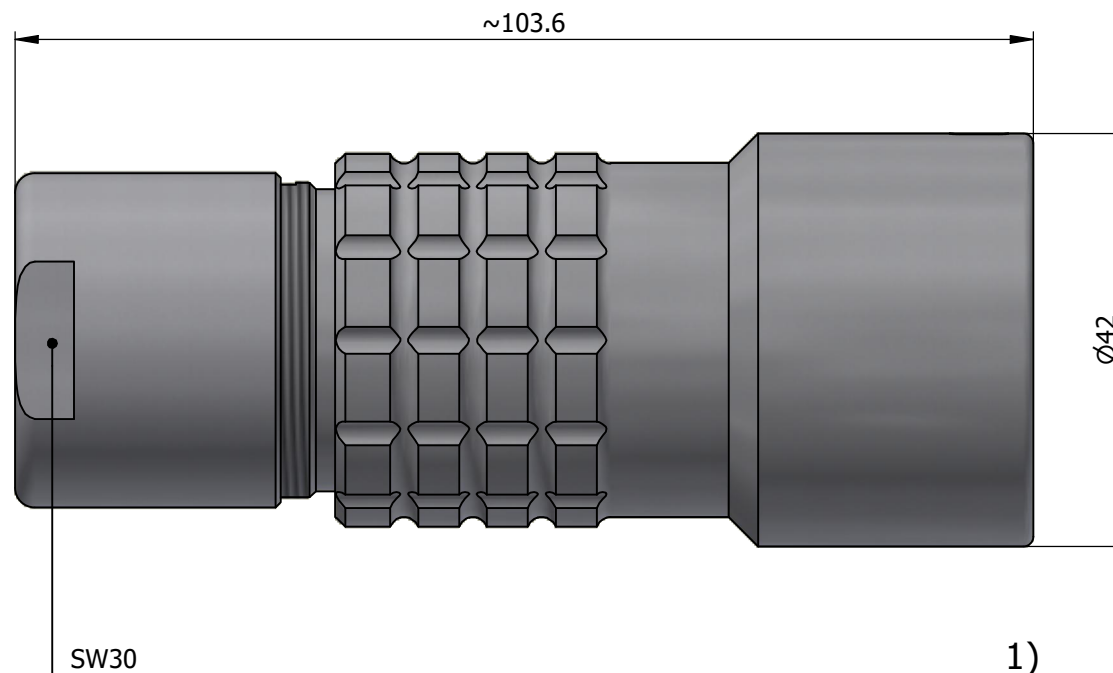

All dimensions are in millimeters (mm)

Alignment Key
Front View

Insert Configuration
Rear View

Note:

1) This picture is generic and for illustrative purposes only, and may show different keying, materials, colour, finish, and contact configuration. Minor shape or feature variations to actual item may be present.

All additional information are documented on the datasheet (See below link or QR Code)
www.lemo.com/pdf/PHG.5K.320.CLLC13.pdf

Model	Alignment Key	Series	Insert Config.	Housing	Insulator	Contact	Collet Type	Cable Ø	Variant
PHG		5K	320						
CLLC13									