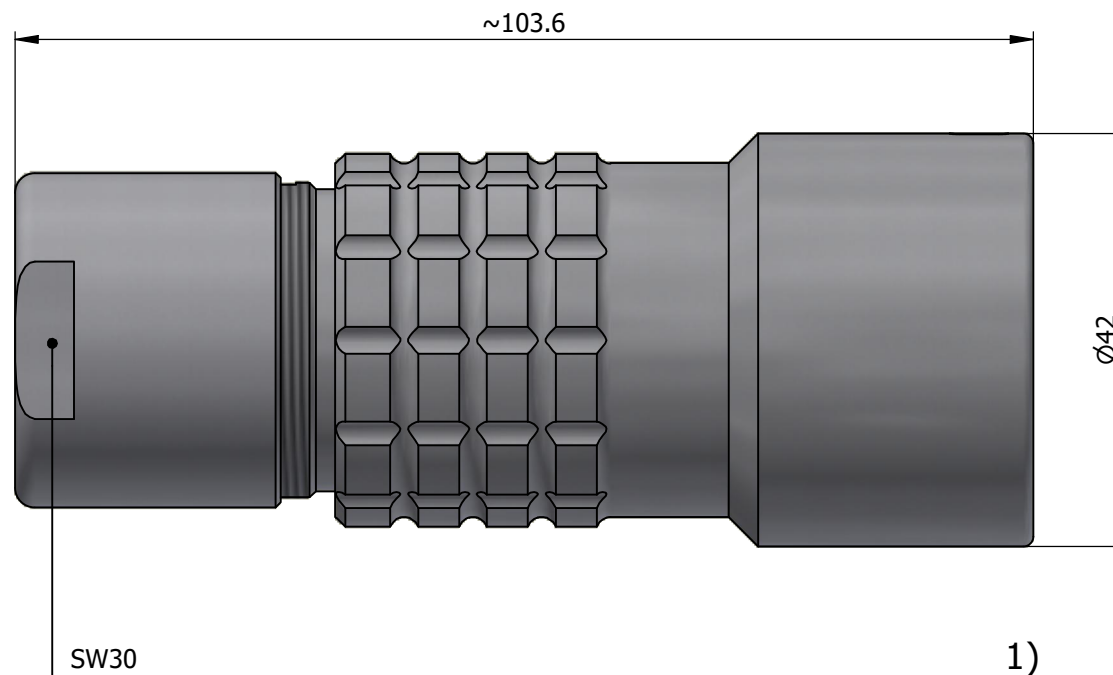

All dimensions are in millimeters (mm)

Alignment Key
Front View

Insert Configuration
Rear View

Note:

1) This picture is generic and for illustrative purposes only, and may show different keying, materials, colour, finish, and contact configuration. Minor shape or feature variations to actual item may be present.

All additional information are documented on the datasheet (See below link or QR Code)
www.lemo.com/pdf/PHG.5K.330.CLLC14.pdf

| | | | | | | | | | |
|-------|---------------|--------|----------------|---------|-----------|---------|-------------|---------|---------|
| Model | Alignment Key | Series | Insert Config. | Housing | Insulator | Contact | Collet Type | Cable Ø | Variant |
| PHG | | 5K | 330 | | | | | | CLLC14 |