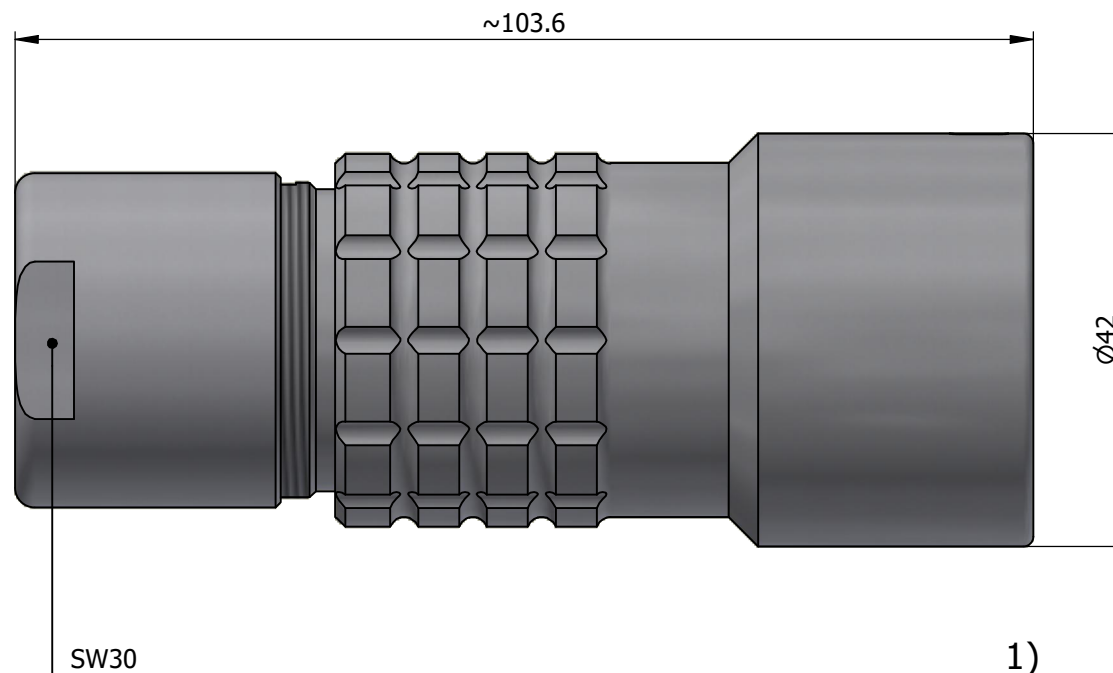

All dimensions are in millimeters (mm)

Alignment Key
Front View

Insert Configuration
Rear View

Note:

1) This picture is generic and for illustrative purposes only, and may show different keying, materials, colour, finish, and contact configuration. Minor shape or feature variations to actual item may be present.

All additional information are documented on the datasheet (See below link or QR Code)
www.lemo.com/pdf/PHG.5K.850.CLLC146.pdf

Model	Alignment Key	Series	Insert Config.	Housing	Insulator	Contact	Collet Type	Cable Ø	Variant
PHG		5K	850						CLLC146