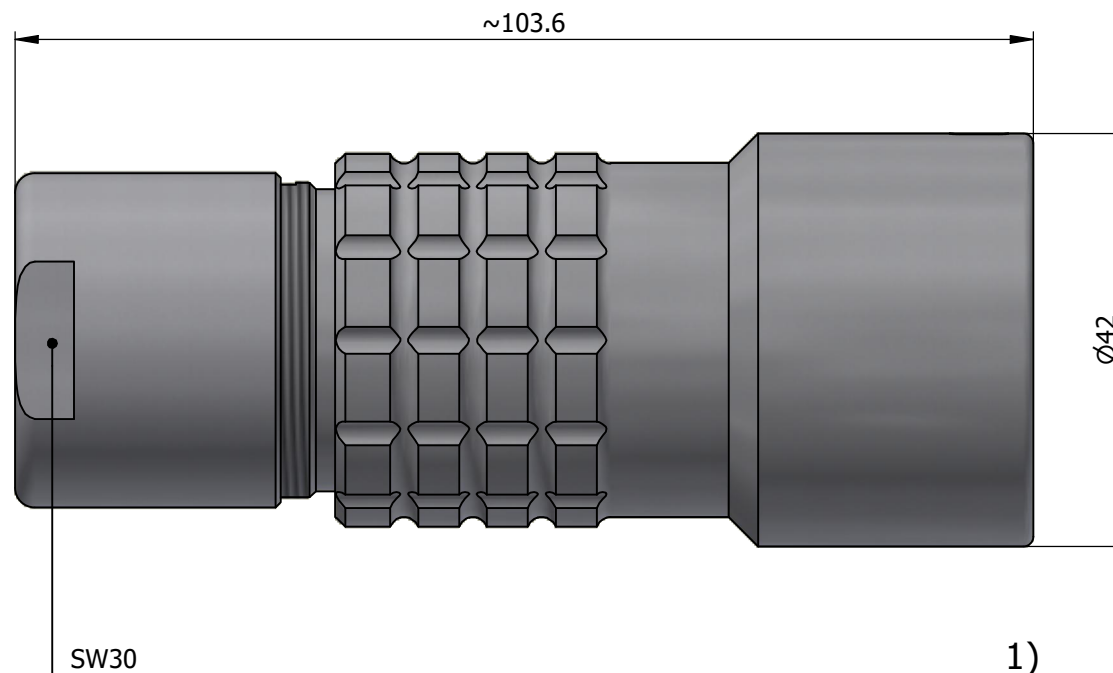

All dimensions are in millimeters (mm)

Alignment Key
Front View

Insert Configuration
Rear View

Note:

1) This picture is generic and for illustrative purposes only, and may show different keying, materials, colour, finish, and contact configuration. Minor shape or feature variations to actual item may be present.

All additional information are documented on the datasheet (See below link or QR Code)
www.lemo.com/pdf/PHG.5K.877.CLLC175.pdf

Model	Alignment Key	Series	Insert Config.	Housing	Insulator	Contact	Collet Type	Cable Ø	Variant
PHG		5K	877	CLLC			175		