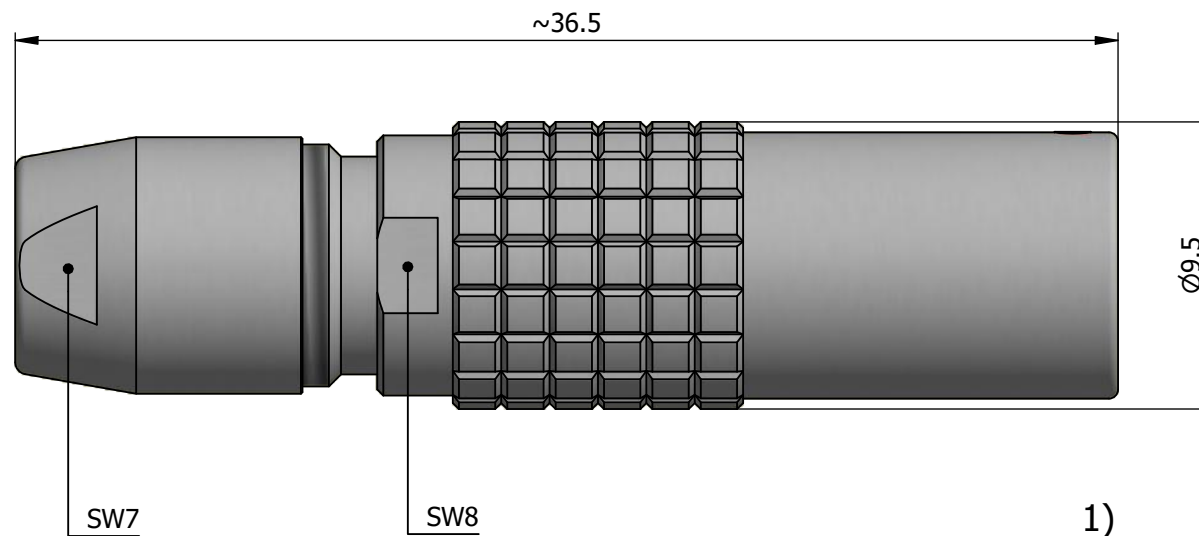

All dimensions are in millimeters (mm)

Alignment Key
Front View

Insert Configuration
Rear View

Note:

1) This picture is generic and for illustrative purposes only, and may show different keying, materials, colour, finish, and contact configuration. Minor shape or feature variations to actual item may be present.

All additional information are documented on the datasheet (See below link or QR Code)
www.lemo.com/pdf/PHJ.0B.303.CLAD52.pdf

Model	Alignment Key	Series	Insert Config.	Housing	Insulator	Contact	Collet Type	Cable Ø	Variant
PHJ	.0B	.303	.CLAD52						