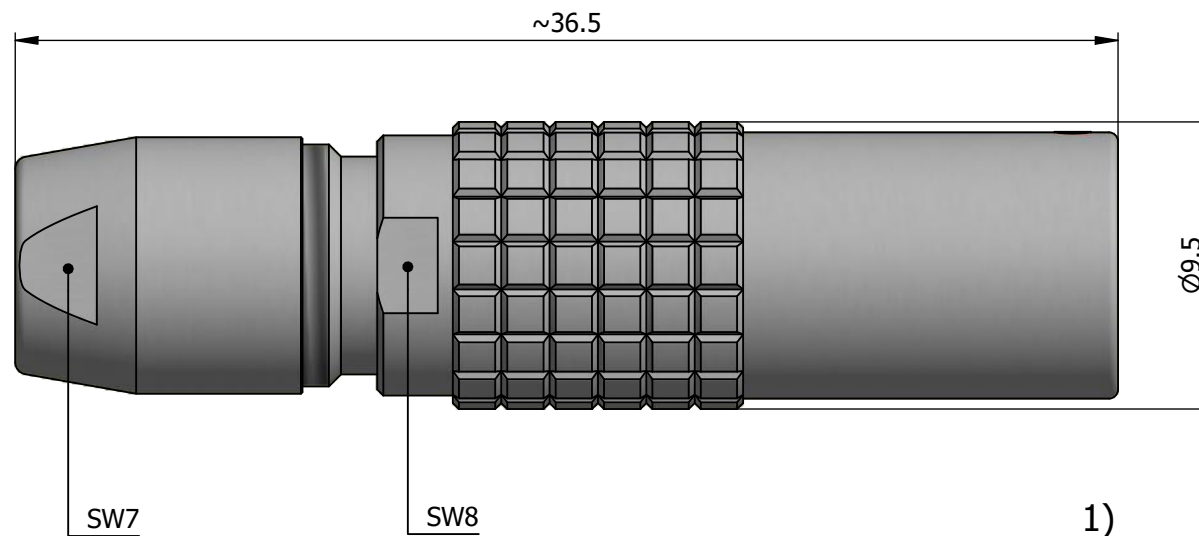

All dimensions are in millimeters (mm)

Alignment Key
Front View

Insert Configuration
Rear View

Note:

1) This picture is generic and for illustrative purposes only, and may show different keying, materials, colour, finish, and contact configuration. Minor shape or feature variations to actual item may be present.

All additional information are documented on the datasheet (See below link or QR Code)
www.lemo.com/pdf/PHJ.0B.307.CLAD52.pdf

Model	Alignment Key	Series	Insert Config.	Housing	Insulator	Contact	Collet Type	Cable Ø	Variant
PHJ	.0B	.307	.CLAD52						