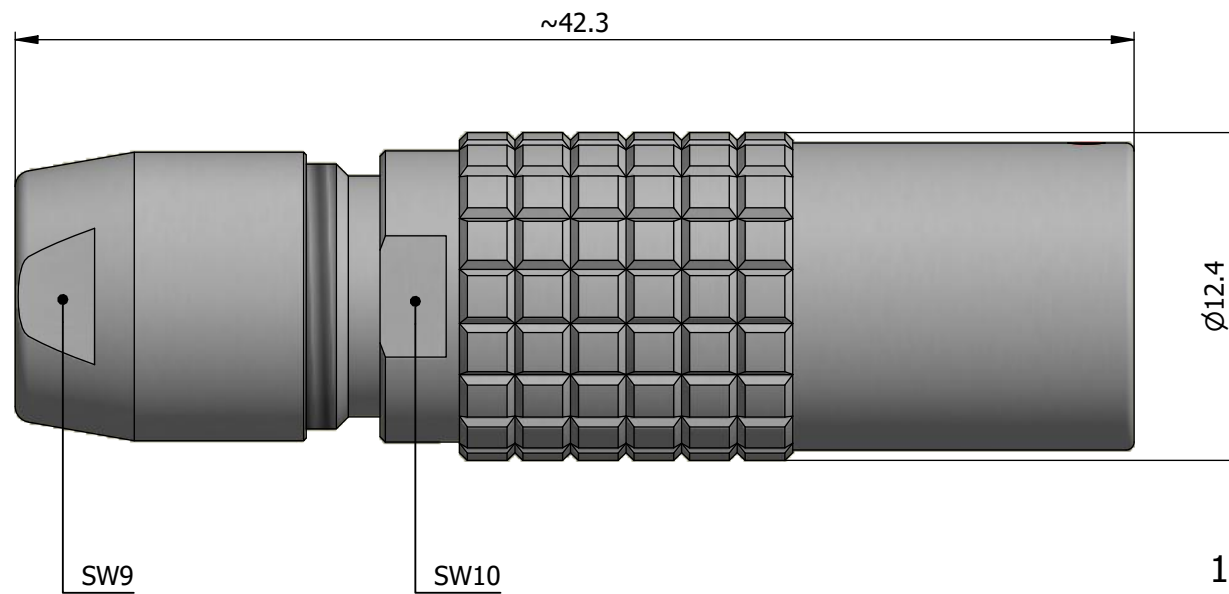

All dimensions are in millimeters (mm)

Alignment Key
Front View

Insert Configuration
Rear View

Note:

1) This picture is generic and for illustrative purposes only, and may show different keying, materials, colour, finish, and contact configuration. Minor shape or feature variations to actual item may be present.

All additional information are documented on the datasheet (See below link or QR Code)
www.lemo.com/pdf/PHJ.1B.303.CLAD72.pdf

Model	Alignment Key	Series	Insert Config.	Housing	Insulator	Contact	Collet Type	Cable Ø	Variant
PHJ		1B							
.303.CLAD72									