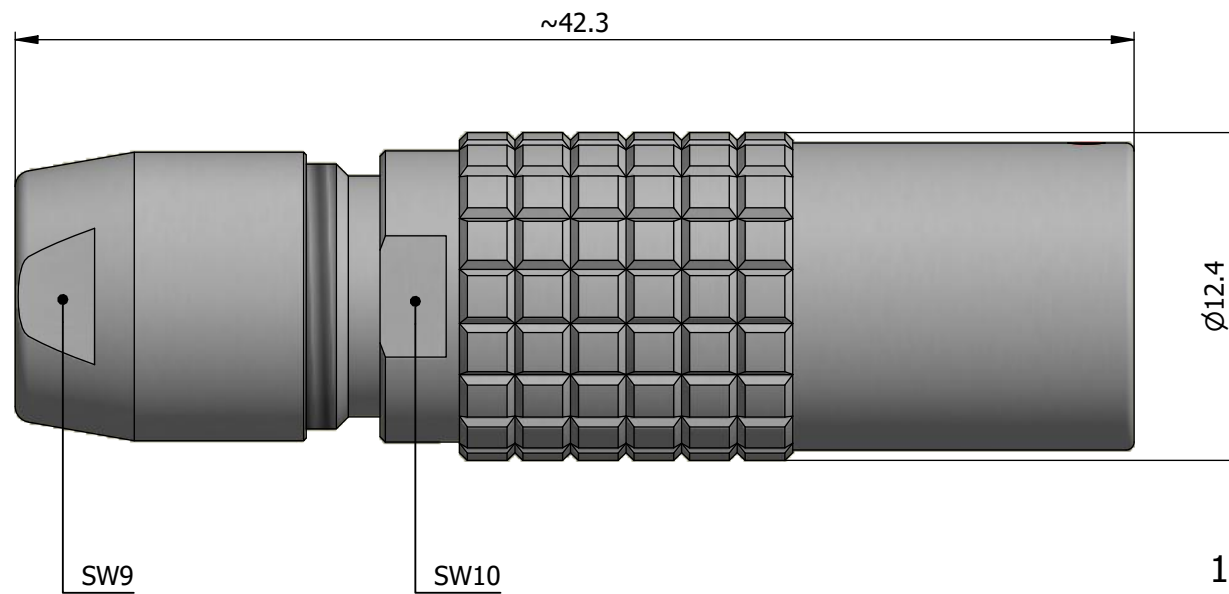

All dimensions are in millimeters (mm)

Alignment Key
Front View

Insert Configuration
Rear View

Note:

1) This picture is generic and for illustrative purposes only, and may show different keying, materials, colour, finish, and contact configuration. Minor shape or feature variations to actual item may be present.

All additional information are documented on the datasheet (See below link or QR Code)
www.lemo.com/pdf/PHJ.1B.304.CYCD62.pdf

Model	Alignment Key	Series	Insert Config.	Housing	Insulator	Contact	Collet Type	Cable Ø	Variant
PHJ		1B							
CYCD62									