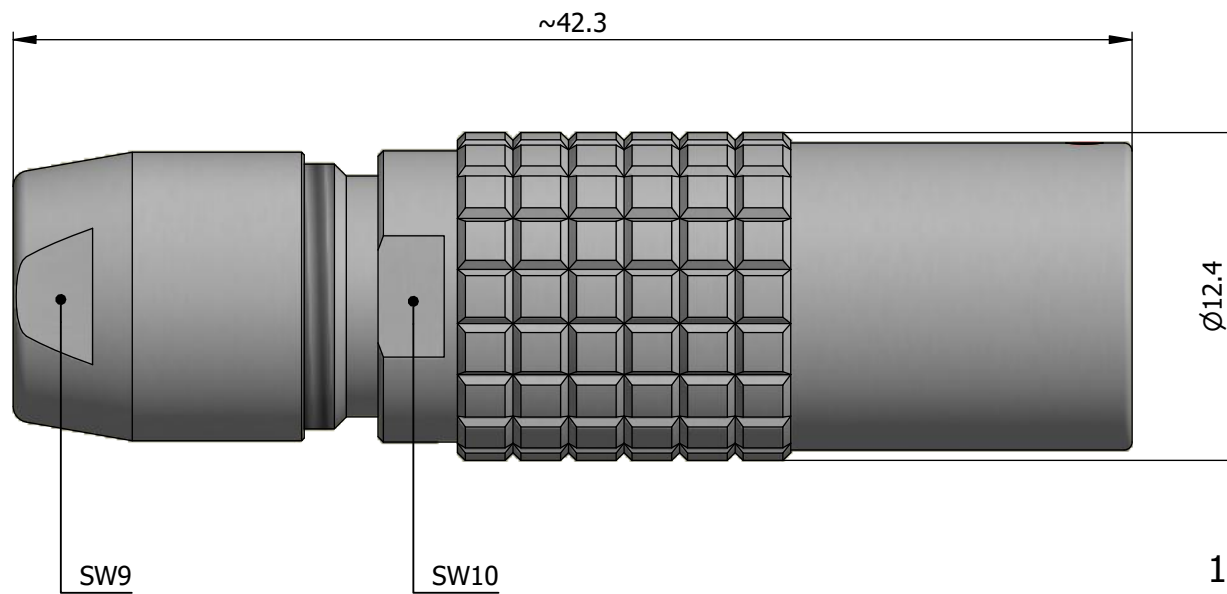

All dimensions are in millimeters (mm)

Alignment Key
Front View

Insert Configuration
Rear View

Note:

1) This picture is generic and for illustrative purposes only, and may show different keying, materials, colour, finish, and contact configuration. Minor shape or feature variations to actual item may be present.

All additional information are documented on the datasheet (See below link or QR Code)
www.lemo.com/pdf/PHJ.1B.308.CLAD72.pdf

Model	Alignment Key	Series	Insert Config.	Housing	Insulator	Contact	Collet Type	Cable Ø	Variant
PHJ		1B							
.308.CLAD72									