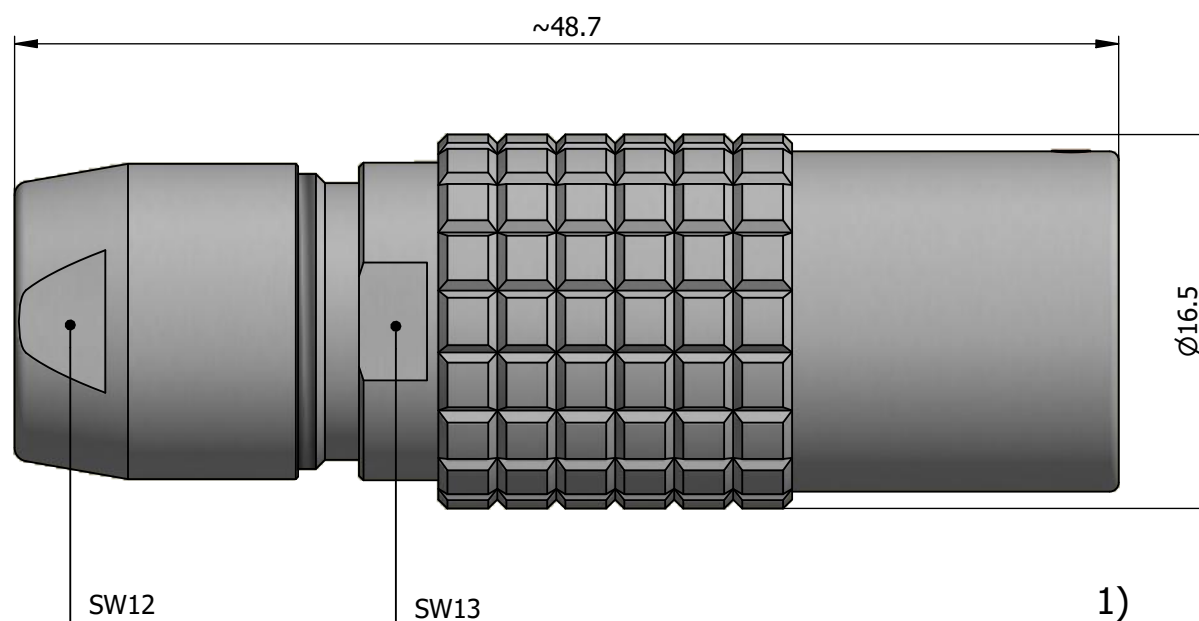

All dimensions are in millimeters (mm)

Alignment Key
Front View

Insert Configuration
Rear View

Note:

1) This picture is generic and for illustrative purposes only, and may show different keying, materials, colour, finish, and contact configuration. Minor shape or feature variations to actual item may be present.

All additional information are documented on the datasheet (See below link or QR Code)
www.lemo.com/pdf/PHJ.2B.312.LLAD82N.pdf

Model	Alignment Key	Series	Insert Config.	Housing	Insulator	Contact	Collet Type	Cable Ø	Variant
PHJ		2B	312	LL	AD	82	N		