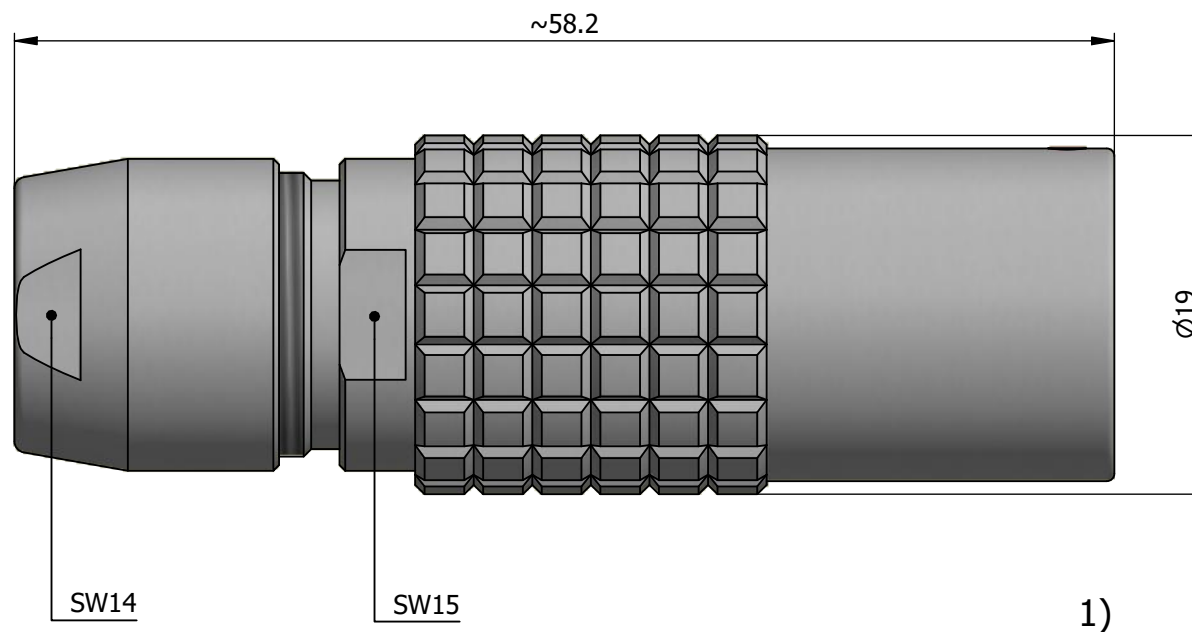

All dimensions are in millimeters (mm)

Alignment Key
Front View

Insert Configuration
Rear View

Note:

1) This picture is generic and for illustrative purposes only, and may show different keying, materials, colour, finish, and contact configuration. Minor shape or feature variations to actual item may be present.

All additional information are documented on the datasheet (See below link or QR Code)
www.lemo.com/pdf/PHJ.3B.304.CLAD82.pdf

Model	Alignment Key	Series	Insert Config.	Housing	Insulator	Contact	Collet Type	Cable Ø	Variant
PHJ		3B	304				CLAD82		