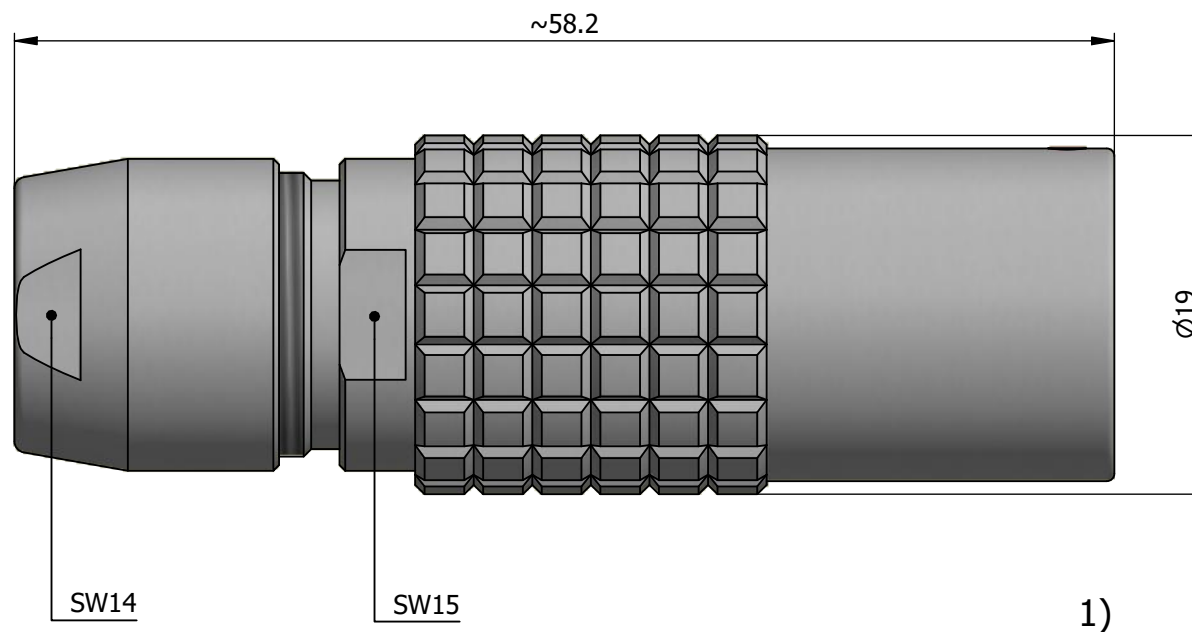

All dimensions are in millimeters (mm)

Alignment Key
Front View

Insert Configuration
Rear View

Note:

1) This picture is generic and for illustrative purposes only, and may show different keying, materials, colour, finish, and contact configuration. Minor shape or feature variations to actual item may be present.

All additional information are documented on the datasheet (See below link or QR Code)
www.lemo.com/pdf/PHJ.3B.305.CLAD92.pdf

Model	Alignment Key	Series	Insert Config.	Housing	Insulator	Contact	Collet Type	Cable Ø	Variant
PHJ		3B	305				CLAD92		