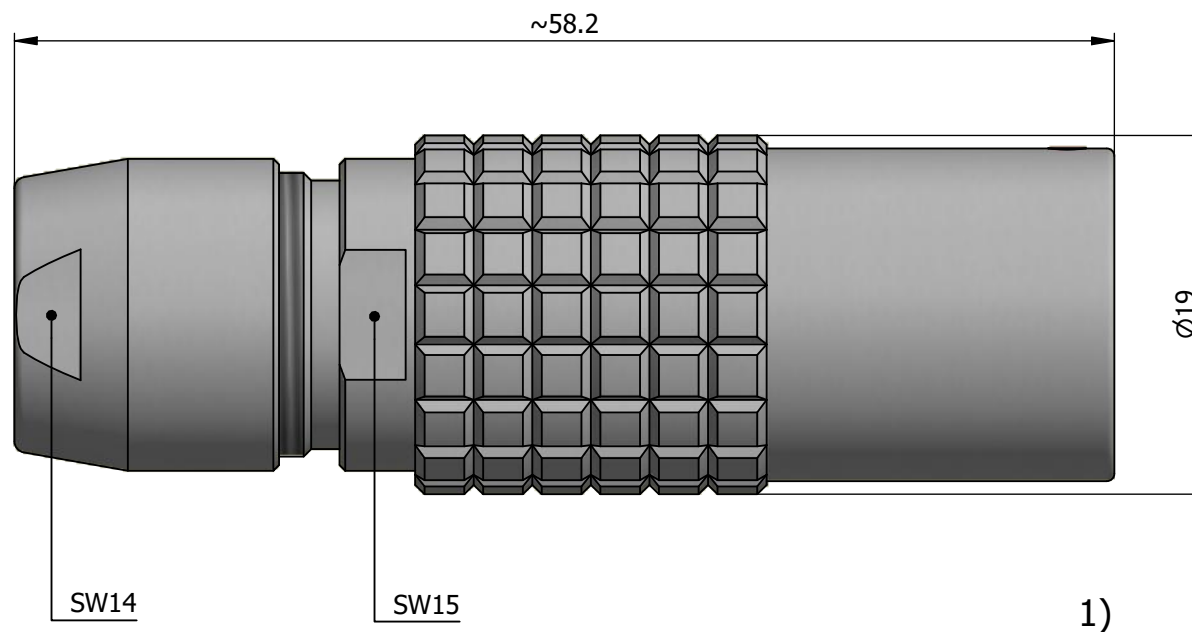

All dimensions are in millimeters (mm)

Alignment Key  
Front View

Insert Configuration  
Rear View

**Note:**

1) This picture is generic and for illustrative purposes only, and may show different keying, materials, colour, finish, and contact configuration. Minor shape or feature variations to actual item may be present.

All additional information are documented on the datasheet (See below link or QR Code)  
[www.lemo.com/pdf/PHJ.3B.316.CLAD72.pdf](http://www.lemo.com/pdf/PHJ.3B.316.CLAD72.pdf)

Model	Alignment Key	Series	Insert Config.	Housing	Insulator	Contact	Collet Type	Cable Ø	Variant
PHJ		.3B					.CLAD72		