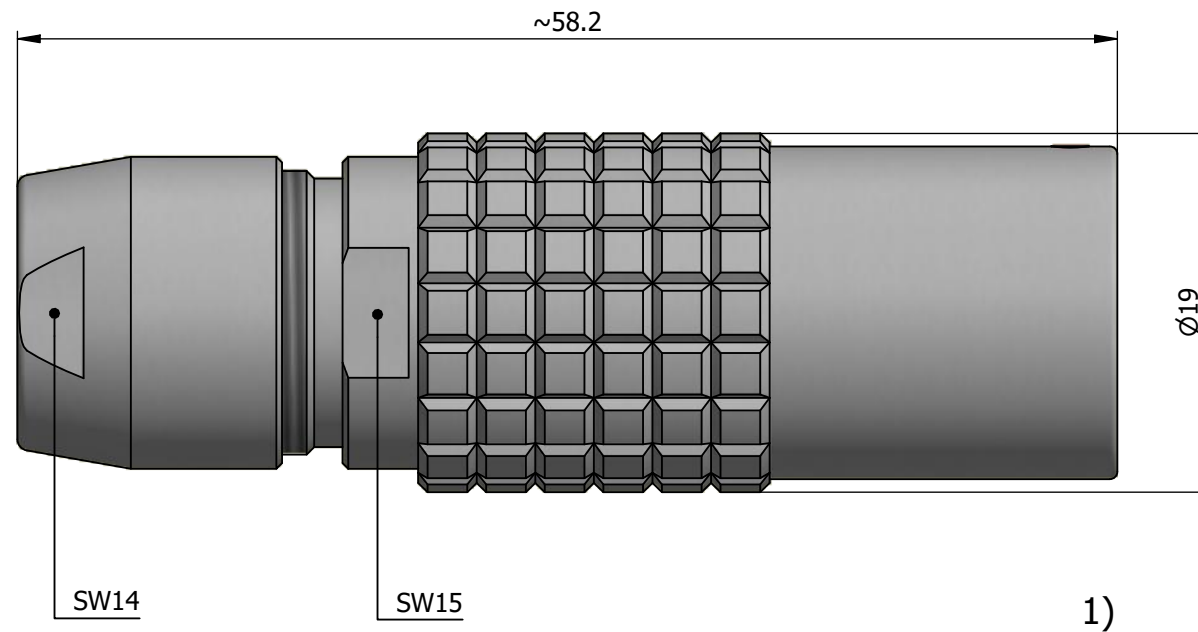

All dimensions are in millimeters (mm)

Alignment Key
Front View

Insert Configuration
Rear View

Note:

1) This picture is generic and for illustrative purposes only, and may show different keying, materials, colour, finish, and contact configuration. Minor shape or feature variations to actual item may be present.

All additional information are documented on the datasheet (See below link or QR Code)
www.lemo.com/pdf/PHJ.3B.330.CLAD11.pdf

Model	Alignment Key	Series	Insert Config.	Housing	Insulator	Contact	Collet Type	Cable Ø	Variant
PHJ		.3B	.330				CLAD11		