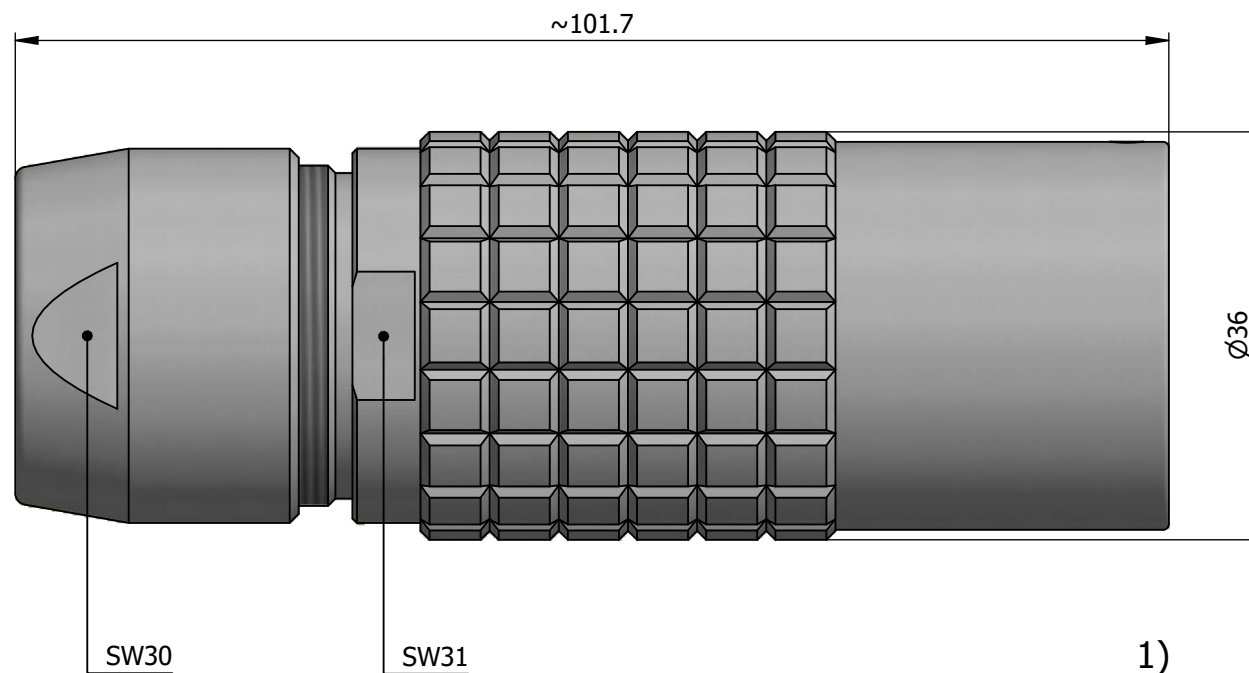

All dimensions are in millimeters (mm)

Alignment Key
Front View

Insert Configuration
Rear View

Note:

1) This picture is generic and for illustrative purposes only, and may show different keying, materials, colour, finish, and contact configuration. Minor shape or feature variations to actual item may be present.

All additional information are documented on the datasheet (See below link or QR Code)
www.lemo.com/pdf/PHJ.5B.320.CLAD11.pdf

Model	Alignment Key	Series	Insert Config.	Housing	Insulator	Contact	Collet Type	Cable Ø	Variant
PHJ		.5B	.320				CLAD11		