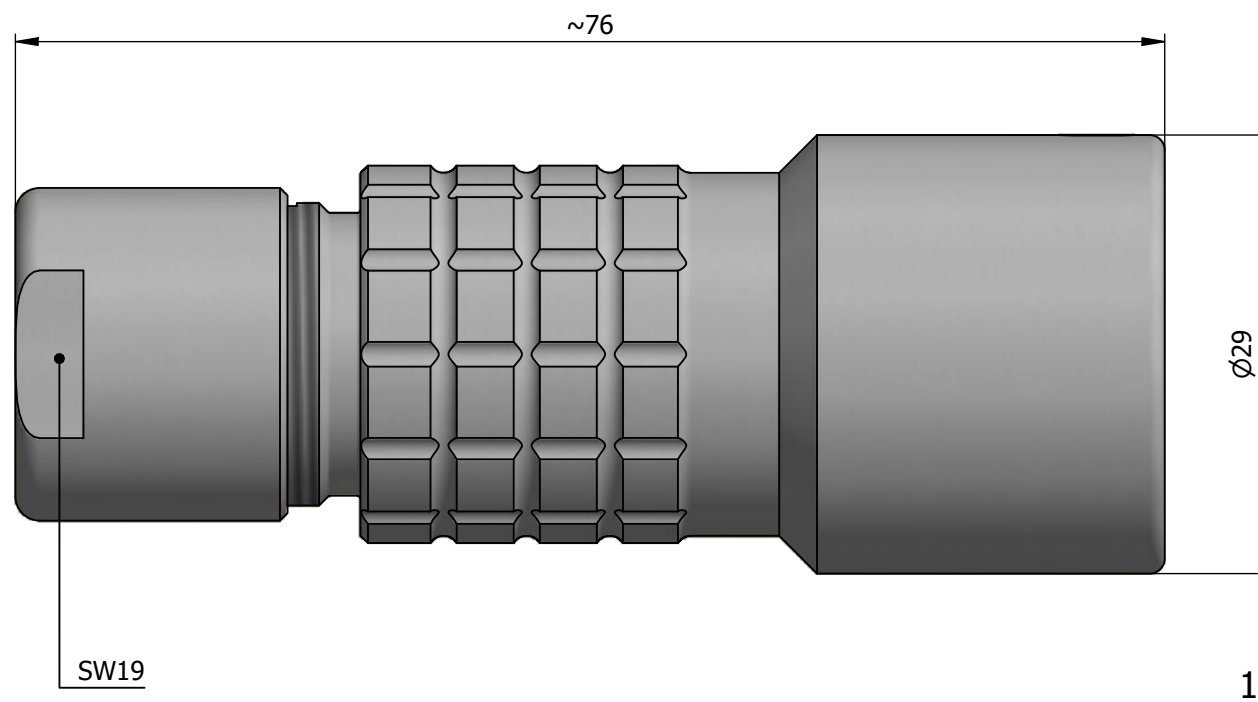

All dimensions are in millimeters (mm)

Alignment Key
Front View

Insert Configuration
Rear View

1)

Note:

1) This picture is generic and for illustrative purposes only, and may show different keying, materials, colour, finish, and contact configuration. Minor shape or feature variations to actual item may be present.

All additional information are documented on the datasheet (See below link or QR Code)
www.lemo.com/pdf/PHL.4K.306.CLAC15.pdf

Model	Alignment Key	Series	Insert Config.	Housing	Insulator	Contact	Collet Type	Cable Ø	Variant
PHL	.4K	.306	.CLAC15						