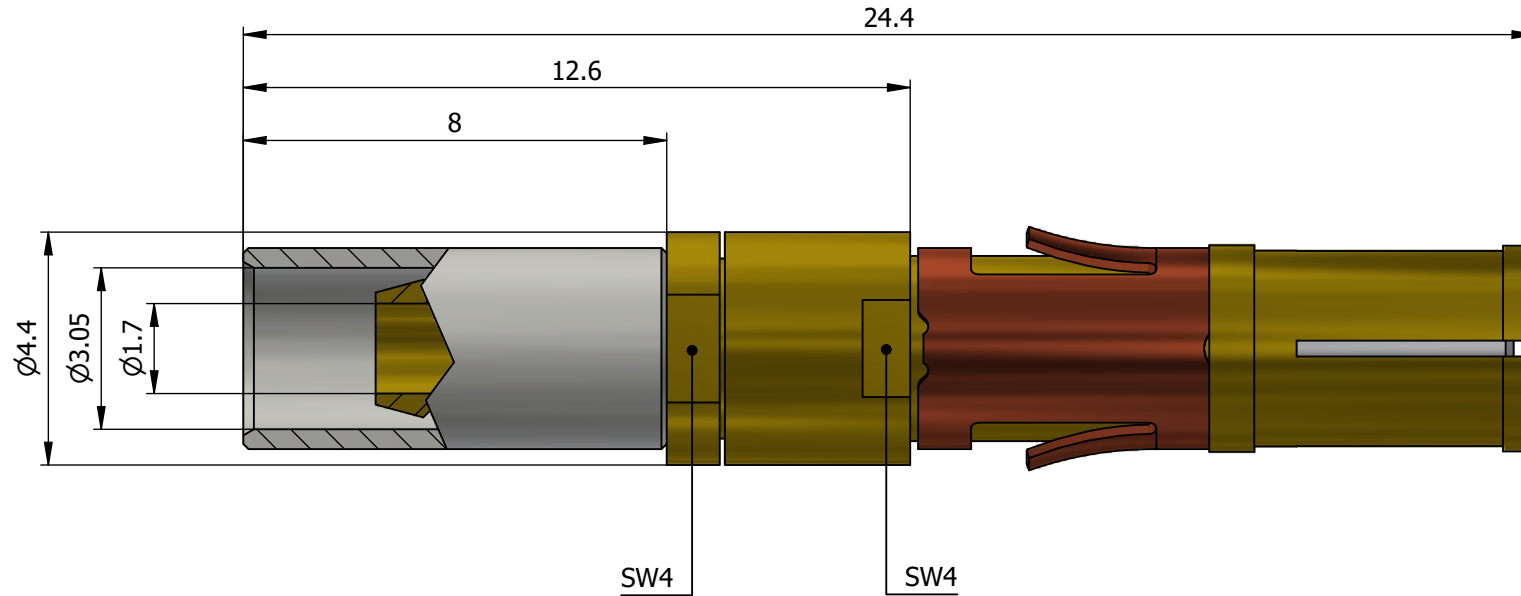

All dimensions are in millimeters (mm)

All additional information are documented on the datasheet (See below link or QR Code)
www.lemo.com/pdf/PSS.2B.250.ZTME31.pdf

Datasheet

Female crimp coaxial contact (C Type, 50 Ω) with clip
 Series 2B