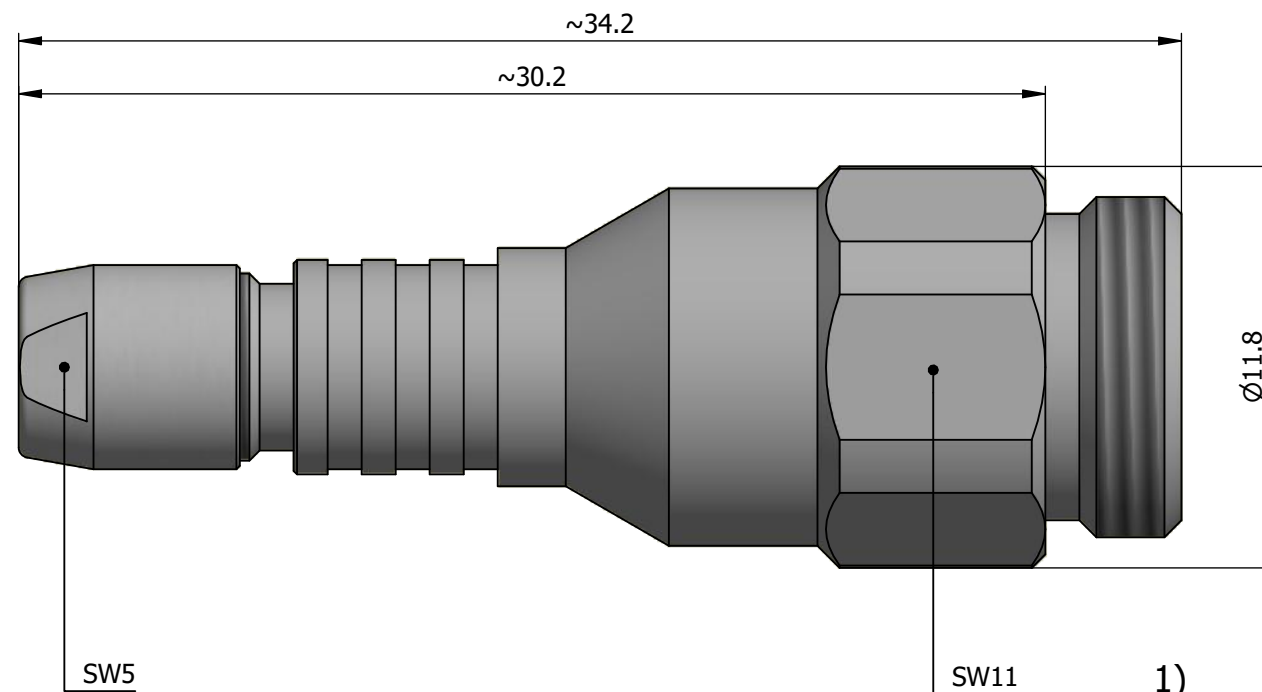

All dimensions are in millimeters (mm)

Alignment Key
Front View

Insert Configuration
Rear View

Note:

1) This picture is generic and for illustrative purposes only, and may show different keying, materials, colour, finish, and contact configuration. Minor shape or feature variations to actual item may be present.

All additional information are documented on the datasheet (See below link or QR Code)
www.lemo.com/pdf/PVG.03.302.CLLC31.pdf

Model	Alignment Key	Series	Insert Config.	Housing	Insulator	Contact	Collet Type	Cable Ø	Variant
PVG.03		.302		CLLC					31