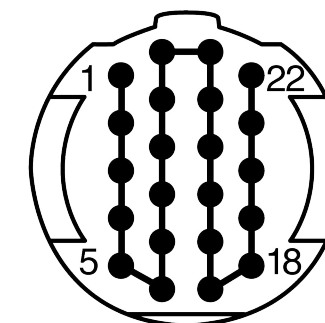

All dimensions are in millimeters (mm)

Alignment Key
Front View

Insert Configuration
Rear View

Note:

1) This picture is generic and for illustrative purposes only, and may show different keying, materials, colour, finish, and contact configuration. Minor shape or feature variations to actual item may be present.

All additional information are documented on the datasheet (See below link or QR Code)
www.lemo.com/pdf/SFN.M22.GLA.56GZ.pdf

Model	Alignment Key	Insert Config.	Outershell Color	Insulator Contact	Collet Size	Collet Nut Color	Variant
SFN	M22	GLA	56GZ				

Datasheet

Straight plug, cable collet and nut for fitting a bend relief, watertight (when mated)

Series SP

Redel SA
Rue du canal 2
1450 Ste-Croix - SWITZERLAND

Tel. (+41 24) 455 25 00
Fax. (+41 24) 455 25 01