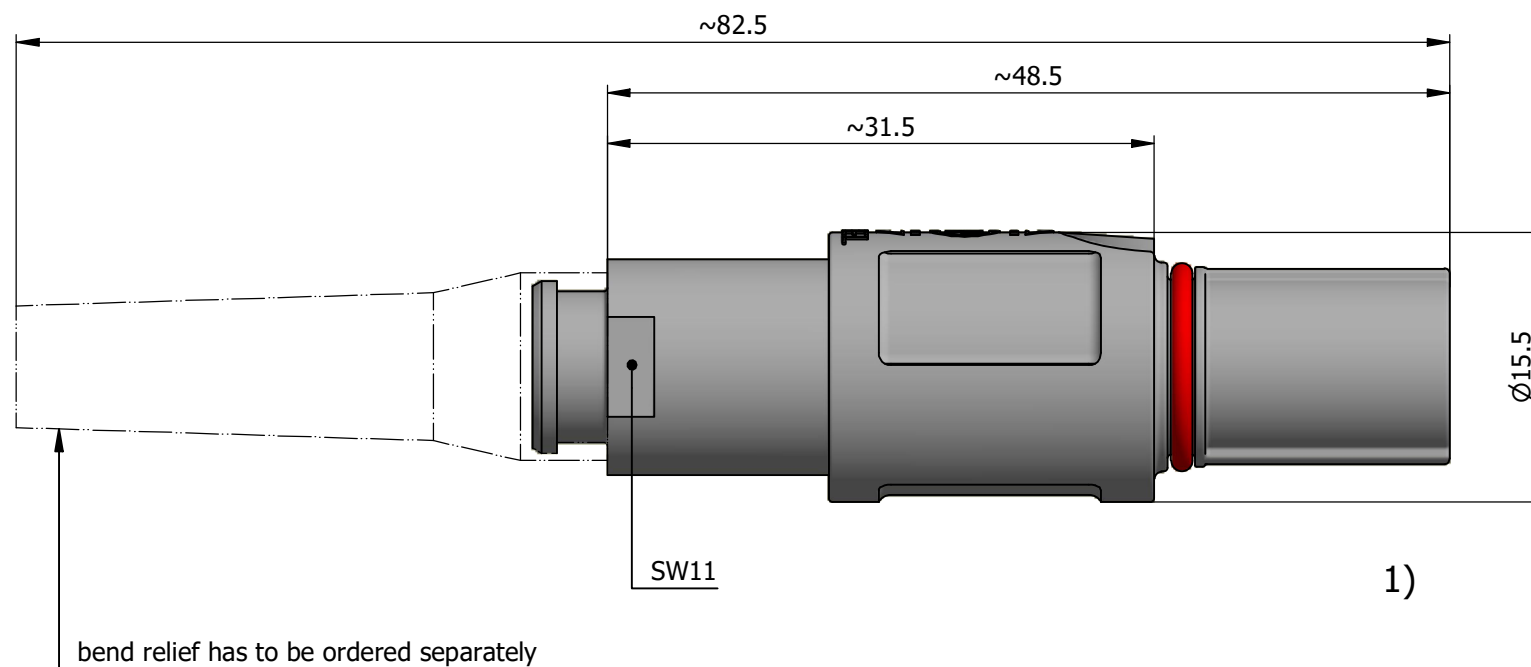

All dimensions are in millimeters (mm)

Alignment Key
Front View

Insert Configuration
Rear View

Note:

1) This picture is generic and for illustrative purposes only, and may show different keying, materials, colour, finish, and contact configuration. Minor shape or feature variations to actual item may be present.

All additional information are documented on the datasheet (See below link or QR Code)
www.lemo.com/pdf/SFN.M22.GLA.56GZ.pdf

Model	Alignment Key	Insert Config.	Outershell Color	Insulator Contact	Collet Size	Collet Nut Color	Variant
SFN	M22	GLA	56GZ				

Datasheet

Straight plug, cable collet and nut for fitting a bend relief, watertight (when mated)

Series SP

Redel SA
Rue du canal 2
1450 Ste-Croix - SWITZERLAND

Tel. (+41 24) 455 25 00
Fax. (+41 24) 455 25 01