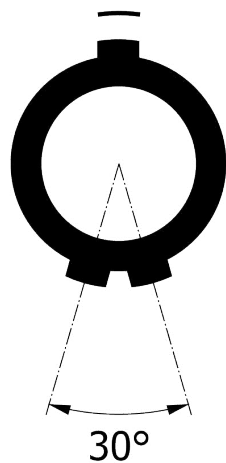

All dimensions are in millimeters (mm)

Alignment Key
Front View

Insert Configuration
Rear View

Note:

1) This picture is generic and for illustrative purposes only, and may show different keying, materials, colour, finish, and contact configuration. Minor shape or feature variations to actual item may be present.

All additional information are documented on the datasheet (See below link or QR Code)
www.lemo.com/pdf/SFN.M22.GLA.56GZ.pdf

Model	Alignment Key	Insert Config.	Outershell Color	Insulator Contact	Collet Size	Collet Nut Color	Variant
SFN	M22	GLA	56GZ				

Datasheet

Straight plug, cable collet and nut for fitting a bend relief, watertight (when mated)

Series SP

Redel SA
Rue du canal 2
1450 Ste-Croix - SWITZERLAND

Tel. (+41 24) 455 25 00
Fax. (+41 24) 455 25 01